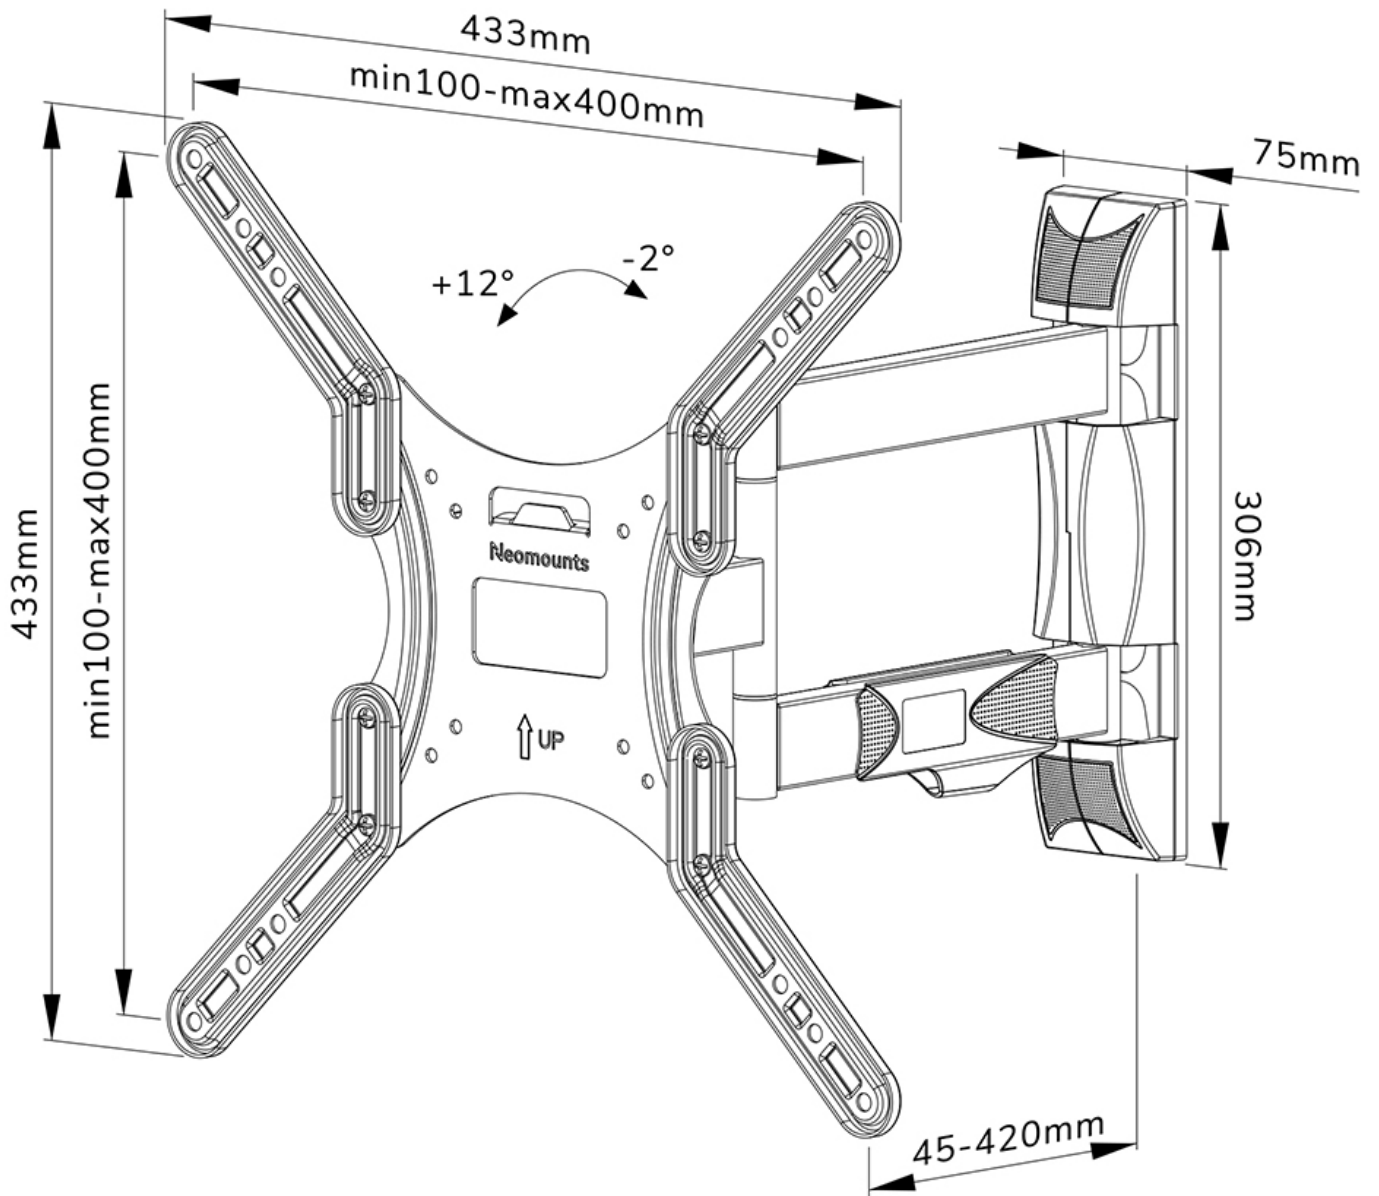

WL40-550BL14

NEOMOUNTS BY NEWSTAR TV WALL MOUNT

Neomounts